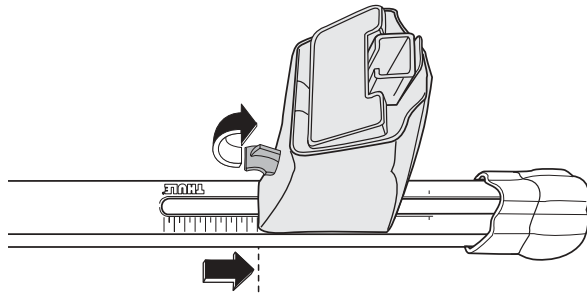

Kit 1211

Vehicle	Front	Rear
VOLVO S60, 4-dr Sedan, 00-	43,5	42,5