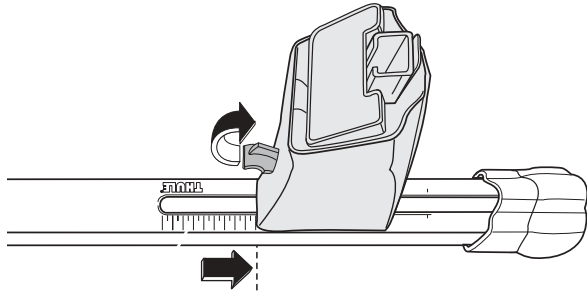

Kit 1160

Vehicle	Front	Rear
DAIHATSU Move, 5-dr MPV, 00-	30	28,5
MITSUBISHI Toppo BJ, 5-dr MPV, 99-	28	25,5
PERODUA Kenari, 5-dr SUV, 00-	28	26,5

DAIHATSU Move, 5-dr MPV, 00-