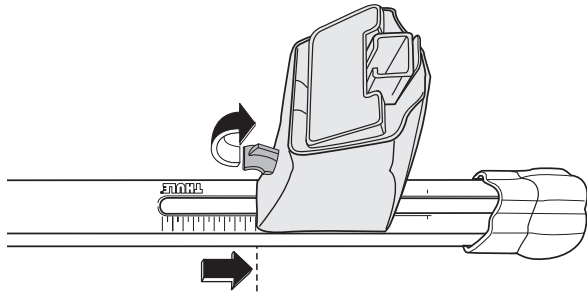

# Kit 1100

Vehicle	Front	Rear
Toyota Spacio, 98-	36,5	33,5

## Normal roof

X=360 mm Y=610 mm

## Sun roof

X=360 mm Y=610 mm