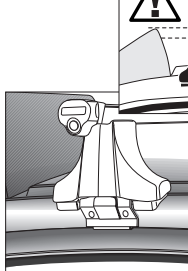

Kit 1100

Vehicle	Front	Rear
Toyota Spacio, 98-	36,5	33,5

Normal roof

X=360 mm Y=610 mm

Sun roof

X=360 mm Y=610 mm

Normal roof

Sun roof