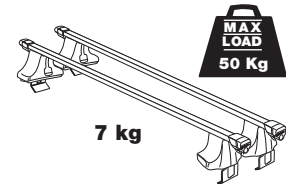

# Kit 1100

Vehicle	Front	Rear
Toyota Spacio, 98-	36,5	33,5

## Normal roof

X=360 mm Y=610 mm

## Sun roof

X=360 mm Y=610 mm