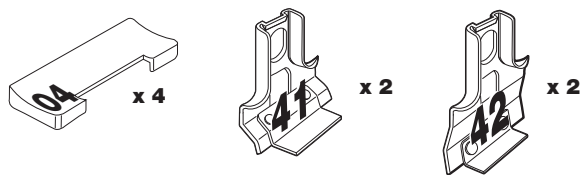

# Kit 1100

Vehicle	Front	Rear
Toyota Spacio, 98-	36,5	33,5

## Normal roof

X=360 mm Y=610 mm

## Sun roof

X=360 mm Y=610 mm