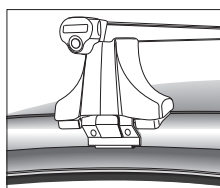

# Kit 1100

Vehicle	Front	Rear
Toyota Spacio, 98-	36,5	33,5

## Normal roof

X=360 mm Y=610 mm

## Sun roof

X=360 mm Y=610 mm