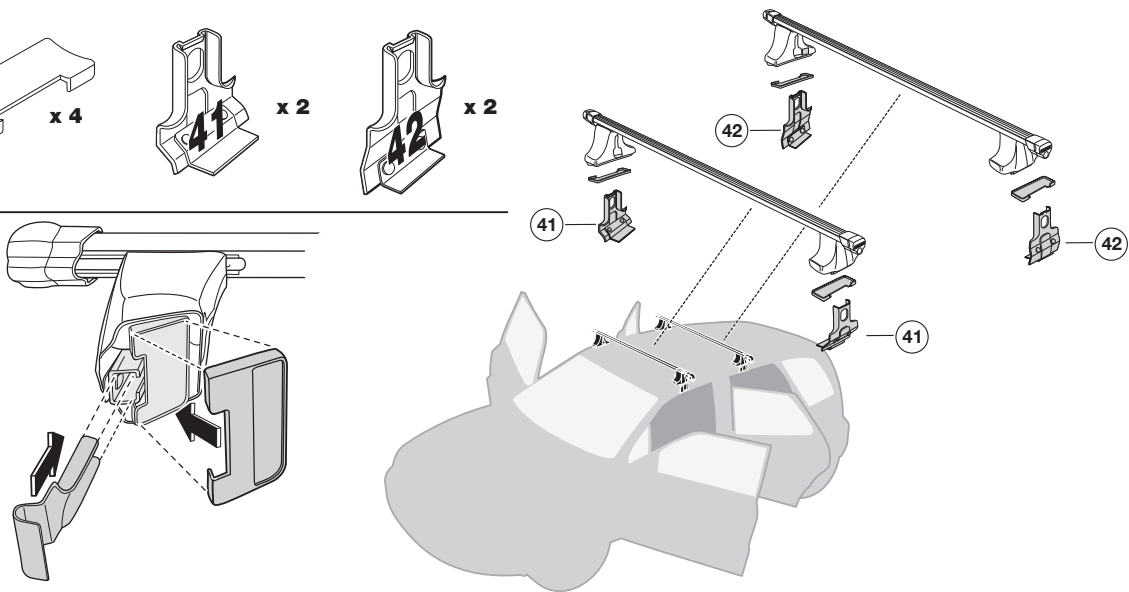

# Kit 1100

Vehicle	Front	Rear
Toyota Spacio, 98-	36,5	33,5

## Normal roof

X=360 mm Y=610 mm

## Sun roof

X=360 mm Y=610 mm

## Sun roof