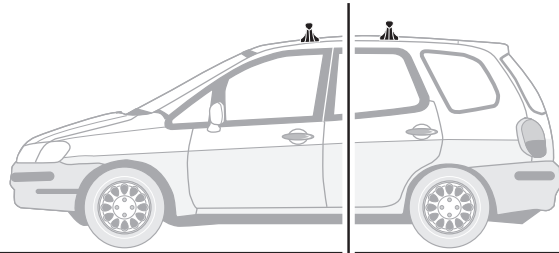

# Kit 1100

Vehicle	Front	Rear
Toyota Spacio, 98-	36,5	33,5

## Normal roof

X=360 mm Y=610 mm

## Sun roof

X=360 mm Y=610 mm