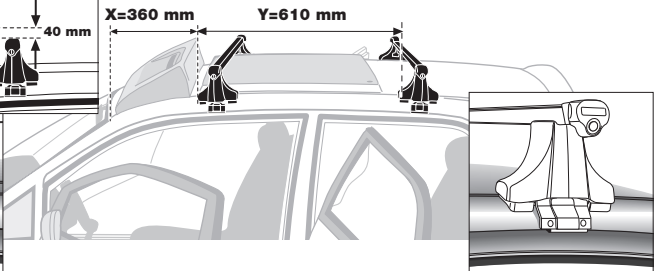

## Normal roof

X=360 mm Y=610 mm

## Sun roof

X=360 mm Y=610 mm